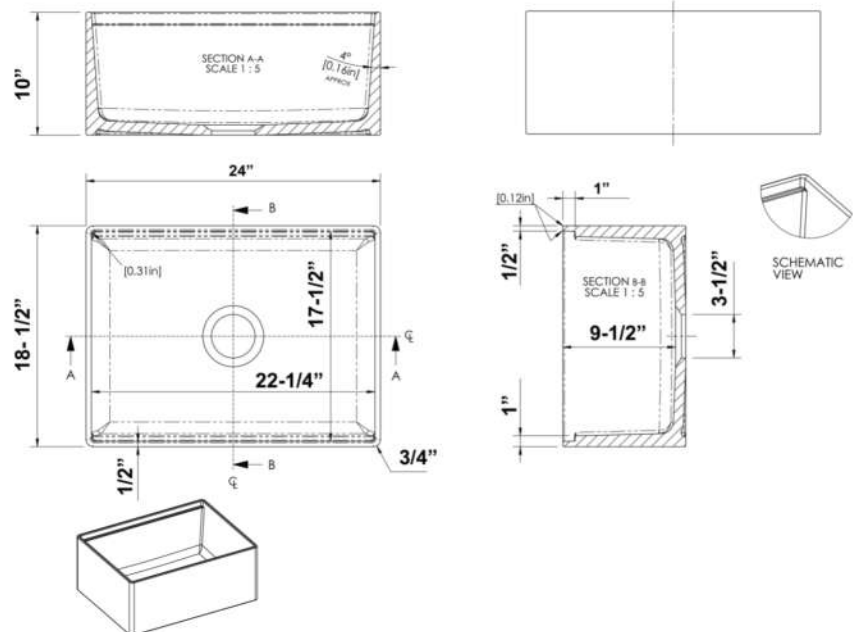

24" CROFTON SINGLE BOWL FARMER SINK WITH LEDGE

Cat. No.
FS24AC

Features:

- ▶ Fine fire clay for durability
- ▶ Can be used with garbage disposals
- ▶ Flange extension NOT required
- ▶ No overflow hole
- ▶ Finished on all four sides
- ▶ Accommodates 3-1/2" drain
- ▶ Cutting boards available for separate purchase:
FSAC-CB1-BCH and FSAC-CB1-WA

Colors:

WH White

Compliance Certification

Meets or exceeds the following specifications: ASME A112.19.2.2013 for fine fire clay for durability.

Top: 24"W x 18-1/2"D

Base: 24"W x 18"D

H: 10"

Interior Dimensions:

Top: 22-1/4" W x 17-1/2" D

Base: 22-1/4" W x 17-1/2" D

Basin Depth: 9-1/2"

Dimensions of fixture are nominal and may vary within the range of tolerances established by ANSI Standard A112.19.2.2013. Dimensions and specifications subject to change without notice.